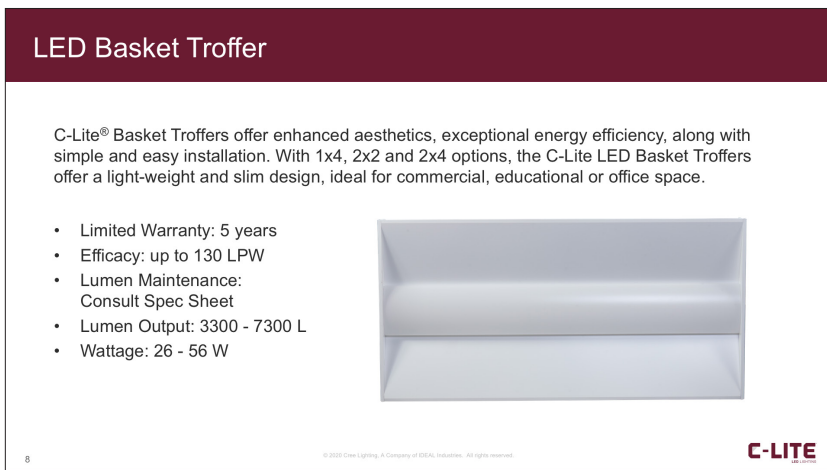

DETAIL SLIDE WITH PICTURE