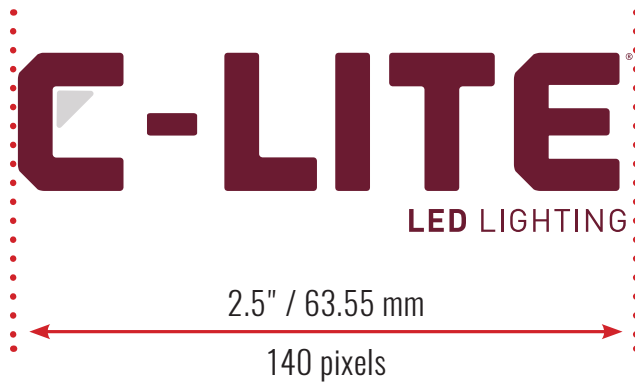

:: LOGO SIZING
MINIMUM SIZE