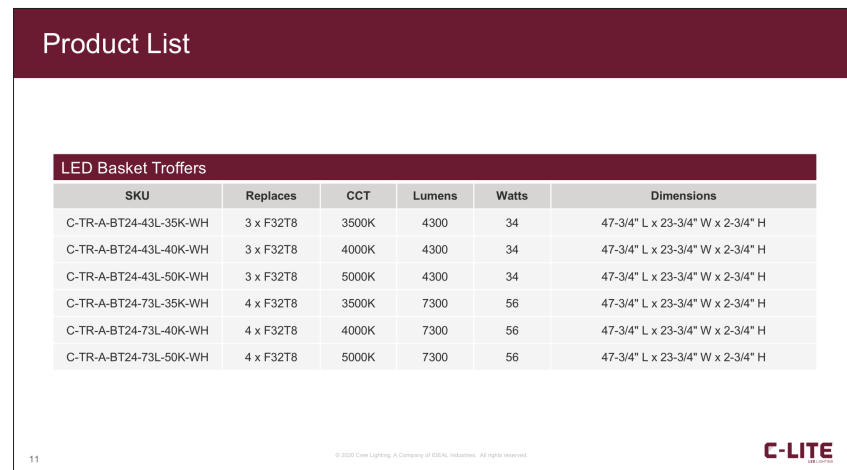

TABLE SLIDE